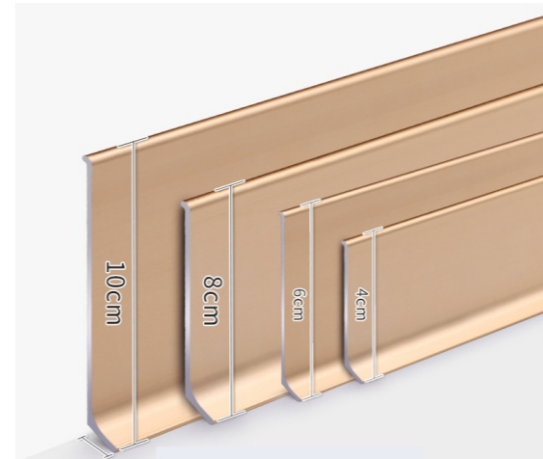

Aluminium Skirting Boards 40/60/80/100

Aluminium Skirting Boards 40/60/80/100

YF-3845 0.211KG/M

YF-3846 0.300KG/M

YF-4365 0.385KG/M

YF-4364 0.473KG/M

Left End cap 40/60/80/100

Right End cap 40/60/80/100

Connector 40/60/80/100

External corner 40/60/80/100

Internal corner 40/60/80/100